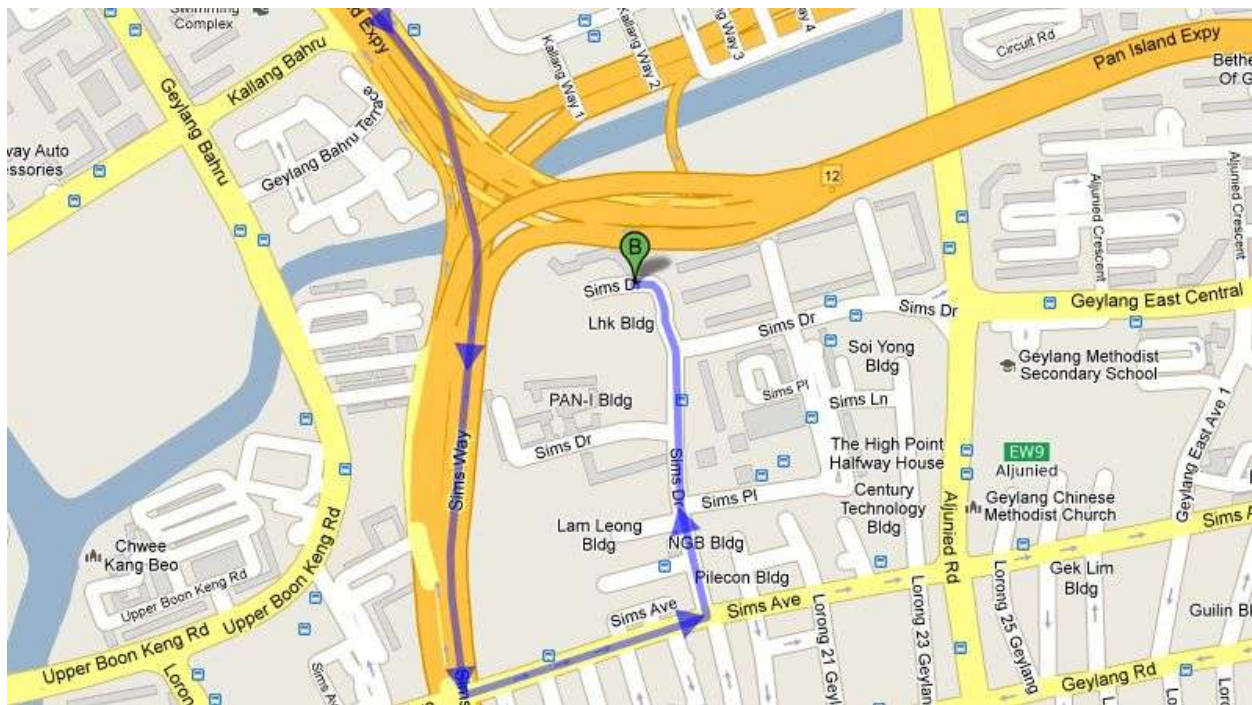

Ultravision Address:
701 Sims Drive, #04-01A
LHK Building
Singapore 387383

Directions to Ultravision office

1) By MRT

2) By Bus

- Bus Stop 1: SBS 64, 125
- Bus Stop 2: SBS 64
- Bus Stop 3: SBS 40,62,63,80,100,125,158
- Bus Stop 4: SBS 40,62,63,80,100,158
- Bus Stop 5: SBS 64, 125

Ultravision Address:
701 Sims Drive, #04-01A
LHK Building
Singapore 387383

3) By Car from Airport direction, on AYE heading East

Ultravision Address:
701 Sims Drive, #04-01A
LHK Building
Singapore 387383

4) By Car From Airport direction, on PIE heading east.

Ultravision Address:
701 Sims Drive, #04-01A
LHK Building
Singapore 387383

5) By Car from Jurong direction, on PIE heading West

Ultravision Address:
701 Sims Drive, #04-01A
LHK Building
Singapore 387383

6) By Car from Jurong direction, on AYE heading West

Ultravision Address:
701 Sims Drive, #04-01A
LHK Building
Singapore 387383