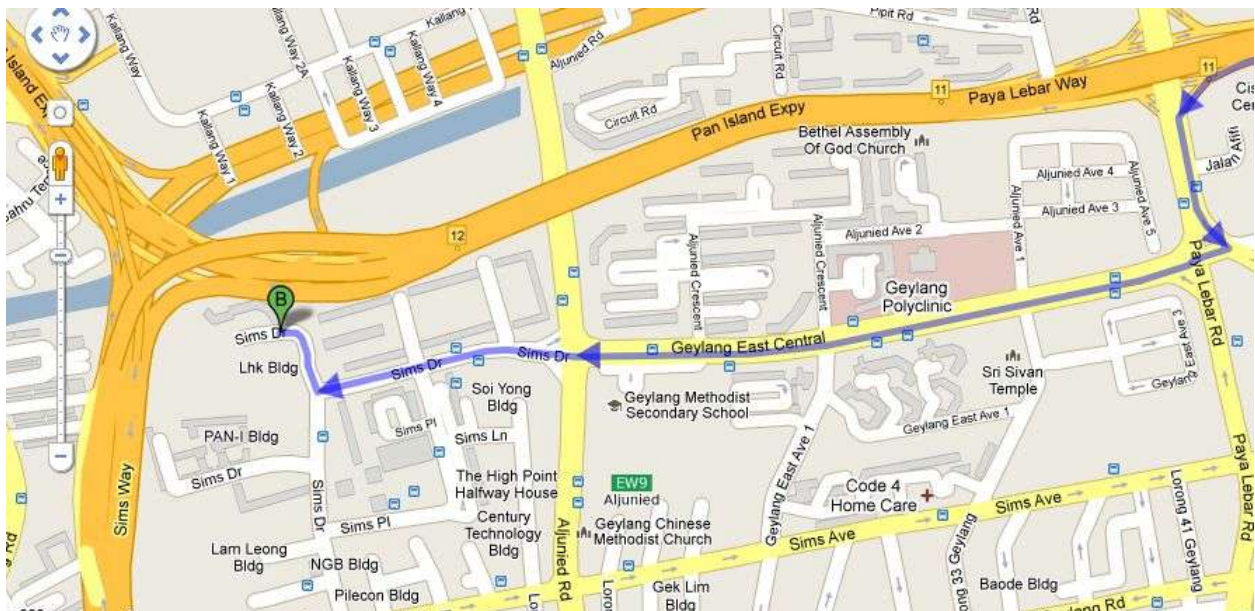

Ultravision Address:
701 Sims Drive, #04-01A
LHK Building
Singapore 387383

Directions to Ultravision office

1) By MRT

2) By Bus

- Bus Stop 1: SBS 64, 125
- Bus Stop 2: SBS 64
- Bus Stop 3: SBS 40,62,63,80,100,125,158
- Bus Stop 4: SBS 40,62,63,80,100,158
- Bus Stop 5: SBS 64, 125

Ultravision Address:
701 Sims Drive, #04-01A
LHK Building
Singapore 387383

3) By Car from Airport direction, on AYE heading East

Ultravision Address:
701 Sims Drive, #04-01A
LHK Building
Singapore 387383

4) By Car From Airport direction, on PIE heading east.

Ultravision Address:
701 Sims Drive, #04-01A
LHK Building
Singapore 387383

5) By Car from Jurong direction, on PIE heading West

Ultravision Address:
701 Sims Drive, #04-01A
LHK Building
Singapore 387383

6) By Car from Jurong direction, on AYE heading West

Ultravision Address:
701 Sims Drive, #04-01A
LHK Building
Singapore 387383