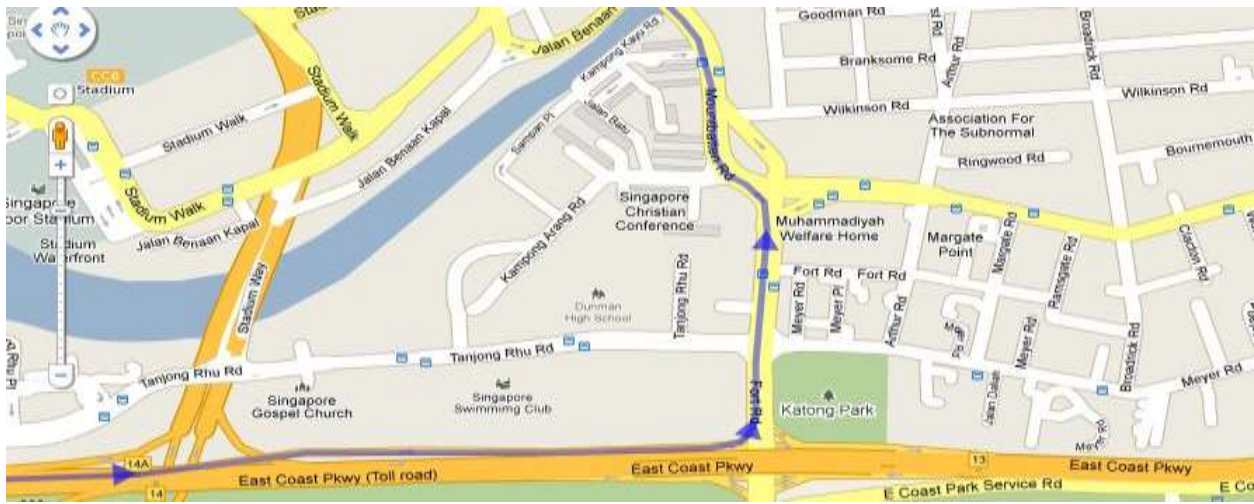

Ultravision Address:
701 Sims Drive, #04-01A
LHK Building
Singapore 387383

Directions to Ultravision office

1) By MRT

2) By Bus

- Bus Stop 1: SBS 64, 125
- Bus Stop 2: SBS 64
- Bus Stop 3: SBS 40,62,63,80,100,125,158
- Bus Stop 4: SBS 40,62,63,80,100,158
- Bus Stop 5: SBS 64, 125

Ultravision Address:
701 Sims Drive, #04-01A
LHK Building
Singapore 387383

3) By Car from Airport direction, on AYE heading East

Ultravision Address:
701 Sims Drive, #04-01A
LHK Building
Singapore 387383

4) By Car From Airport direction, on PIE heading east.

Ultravision Address:
701 Sims Drive, #04-01A
LHK Building
Singapore 387383

5) By Car from Jurong direction, on PIE heading West

Ultravision Address:
701 Sims Drive, #04-01A
LHK Building
Singapore 387383

6) By Car from Jurong direction, on AYE heading West

Ultravision Address:
701 Sims Drive, #04-01A
LHK Building
Singapore 387383